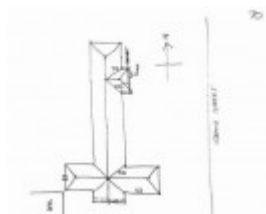

Bacchus Marsh Secondary College. Maddingley Campus