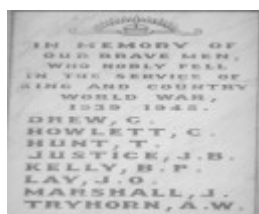

Heyfield War Memorial

Heyf 1.jpg

Heyf 2.jpg

Heyf 3.jpg

Heyf 4.jpg

Heyf 5.jpg

Heyf 6.jpg

Location

Veterans Description for Public

The Heyfield War Memorial, on George and Temple Streets, comprises of a pillar topped by an orb. The monument is dedicated to the First World War and Second World War.

This place/object may be included in the Victorian Heritage Register pursuant to the Heritage Act 2017. Check the Victorian Heritage Database, selecting 'Heritage Victoria' as the place source.