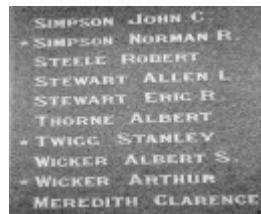

Newbr 6.jpg

Location

Laanecoorie-Newbridge Road and Lyons Street NEWBRIDGE, LODDON SHIRE

Municipality

LODDON SHIRE

Level of significance

-

Heritage Listing

Vic. War Heritage Inventory