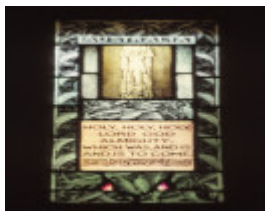

Stained Glass Window at Corio Geelong Grammar School All Saints' Anglican Chapel

Corio Geelong Grammar School _0001

Geelong Grammar School _0002

Location

Biddlecombe Avenue, Corio, GREATER GEELONG CITY

Municipality

GREATER GEELONG CITY

Level of significance

-

Heritage Listing

Vic. War Heritage Inventory

Heritage Study/Consultant

Vic War Heritage Inventory - Stained Glass Memorial Windows Study, Bronwyn Hughes, 2013;

Architect/Designer

Memorial Window Inscription

n/a

Memorial Window Description & History

Christian and Napier Waller were responsible for designing the majority of Second World War windows for Geelong Grammar School's Chapel of All Saints'. The series of small, monochromatic aisle windows might be overlooked by the casual visitor, as the magnificent nave windows dominate the space but, despite their size and simplicity, they are among their finest works. Designs by Christian Waller may have been translated into glass by both Christian and Napier. The memorial, *Australia*, used a restricted palette of green on white glass, allowing the two tiny flames of red to stand out. Although the figure representing the Australian hero is diminutive, he has all the presence of the larger figures that Napier Waller created for the Hall of Memory at the Australian War Memorial, Canberra.