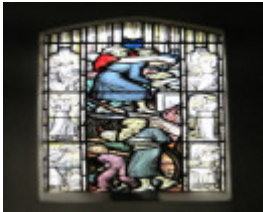

# Stained Glass Window at Brighton [Gardenvale] St. Stephen's Anglican Church

Brighton [Gardenvale] St  
Stephens Anglican Church,  
Women in War, M. Napier  
Waller 1951

---

## **Memorial Window Description & History**

St. Stephen's Anglican Church built a Warriors' Chapel as a memorial to the servicemen and women of the parish. Napier Waller prepared six window designs for windows that represented various aspects of the 1914-18 and 1939-45 wars. The windows were completed for the official unveiling on Remembrance Day 1951. Each window was quoted at £100, which represented a high price in the early 1950s. At the time that the series of six windows were ordered from Mervyn Napier Waller, only four were promised payment. The congregation, through general offerings, was responsible for guaranteeing *Women in War*, one of the remaining two windows.