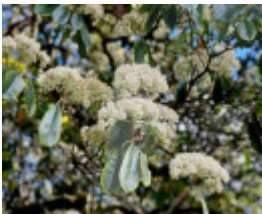

PHOTINIA SERRATIFOLIA

Location

COCKMAN STREET WARRNAMBOOL, WARRNAMBOOL CITY

Municipality

WARRNAMBOOL CITY

Level of significance

State

Heritage Listing

National Trust

Statement of Significance

Last updated on - December 20, 2023

What is significant?

An individual Chinese Hawthorn located in the Warrnambool Botanic Gardens.

How is it significant?

This Chinese Hawthorn is significant for scientific, landscape and historic reasons at the State level.

Why is it significant?