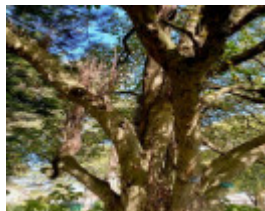

PHOTINIA SERRATIFOLIA

Location

COCKMAN STREET WARRNAMBOOL, WARRNAMBOOL CITY

Municipality

WARRNAMBOOL CITY

Level of significance

State

Heritage Listing

National Trust

Statement of Significance

Last updated on - December 20, 2023

What is significant?

An individual Chinese Hawthorn located in the Warrnambool Botanic Gardens.

How is it significant?

This Chinese Hawthorn is significant for scientific, landscape and historic reasons at the State level.

Why is it significant?