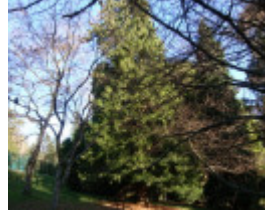

Sciadopitys verticillata

T11135

T11135

T11135 Japanese Umbrella
Pine

T11135 *Sciadopitys
verticillata*

Location

Emerald Lake Park,, EMERALD VIC 3782 - Property No T11135

Municipality

Aesthetic Value:

A tree of outstanding aesthetic significance.

Believed to have been planted in the early 1960s, this medium-sized tree is located in an arboretum of mixed exotic and native species. Cones present.

This tree is located above the carpark.

Measurements: 10/12/1990

Spread (m): 6.5

Girth (m): 2.13 (at 0.5m)

Height (m): 13.8

Estimated Age (yrs): 30

Condition: Good

Measurements: 06/2011

Spread (m): 7 N-S, 8 E-W

Girth (m): 2.3

Height (m): 15

Estimated Age (yrs): 51

Condition: Good

Access: Unrestricted

Classified: 13/12/1990

Other Names Japanese Umbrella Pine,