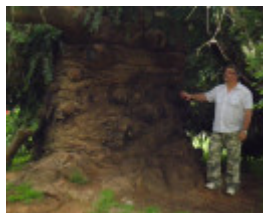

T11239 Araucaria bidwillii