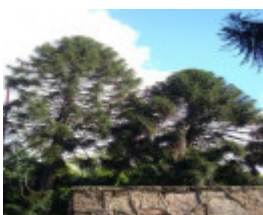

T11343 Araucaria bidwillii