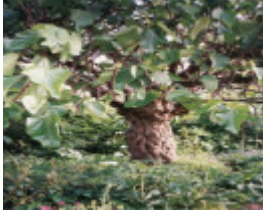

Ficus carica 'Hortensis'

T11348 Ficus carica
'Hortensis'