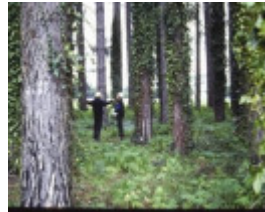

T11429 Pinus nigra var. maritima