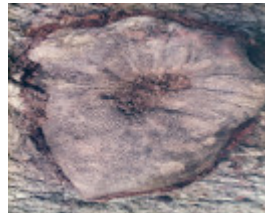


Quercus macrolepis

T11471 Quercus macrolepis

T11471 Quercus macrolepis

T11471 Quercus macrolepis

T11471 Quercus macrolepis

T11471 Quercus macrolepis
Trunk

T11471 Quercus macrolepis
Trunk

T11471 Quercus macrolepis

Level of significance

State

Heritage Listing

National Trust

Statement of Significance

Last updated on - June 16, 2008

Rare or Localised
Historical value

These trees are the first specimens imported into Australia. In June 1879, Mr George Cunnack, a tanner from Castlemaine, had two Wardian cases made up in London and sent to Smyrna, Turkey, where acorns and 20 rooted plants were collected and sent to Australia. The 14 trees at Winter's Flat, are on the original site of Cunnack's Tannery and are from that original collection. The cups of the Valonia Oak contain substances used for hardening leather and tannic acid used in the tanning process.