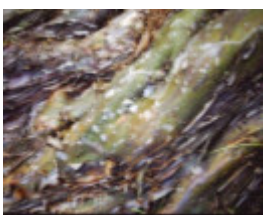

T11496 Hesperocyparis forbesii