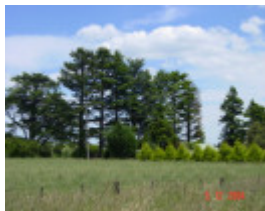

Sequoiadendron giganteum

T11512 Sequoiadendron
giganteum Dean

Location

Mallongghip Road, DEAN VIC 3352 - Property No T11512

Municipality

HEPBURN SHIRE

Level of significance

Regional

Heritage Listing

National Trust

Statement of Significance

Last updated on - June 16, 2008

Location or Context: Tree which occur in a unique location or context and so provide a contribution to the landscape.

Stand of 5 trees located 2.4km east of Dean Hotel. Property originally settled as a nursery by the Anderson Bros. The trees are believed to have been planted in the early 1860s. Dimensions are for tree nearest gate.

Measurements: 26/03/1982

Spread (m): 15

Girth (m): 5.8

Height (m): 16.25