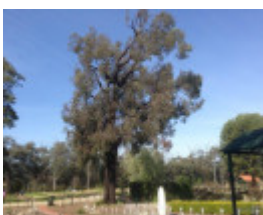

Echuca (2) August 2013 006.jpg