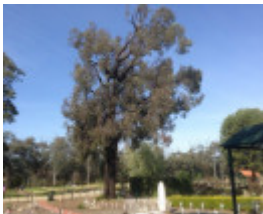

T11555 Eucalyptus sideroxylon