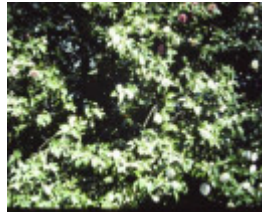


Camellia japonica 'Versicolour'

T11979 Camellia japonica
'Versicolour'

T11979 Camellia japonica
'Versicolour'

T11979 Camellia japonica
'Versicolour'

T11979 Camellia japonica
'Versicolour'

T11979 Camellia japonica
'Versicolour'

National Trust

Statement of Significance

Last updated on - July 1, 2004

Horticultural Value; Location or Context: historic town; Outstanding Size: height x circumference x spread;

Outstanding Example of Species The largest Camellia known in cultivation in Victoria. Colour variation due to the unstable nature of the cultivar and several "sports" have developed.