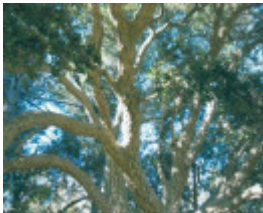

T12090 Quercus suber