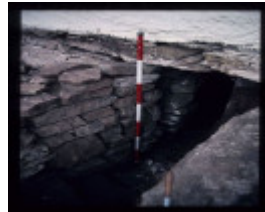

LIMESTONE COTTAGE, POINT NEPEAN.

LIMESTONE COTTAGE
FEATURE

LIMESTONE COTTAGE
EXCAVATION

LIMESTONE COTTAGE
EXCAVATION

LIMESTONE COTTAGE
EXCAVATION

LIMESTONE COTTAGE
EXCAVATION

LIMESTONE COTTAGE
EXCAVATION

LIMESTONE COTTAGE
EXCAVATION

LIMESTONE COTTAGE

LIMESTONE COTTAGE

LIMESTONE COTTAGE
FEATURE

LIMESTONE COTTAGE
FEATURE

Location

QUARANTINE STATION PORTSEA, MORNINGTON PENINSULA SHIRE

Municipality

MORNINGTON PENINSULA SHIRE