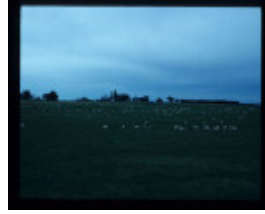

RAMAHYUCK MISSION

RAMAHYUCK MISSION

RAMAHYUCK MISSION

Location

RAMAHYUCK ROAD PERRY BRIDGE, WELLINGTON SHIRE

Municipality

WELLINGTON SHIRE

Level of significance