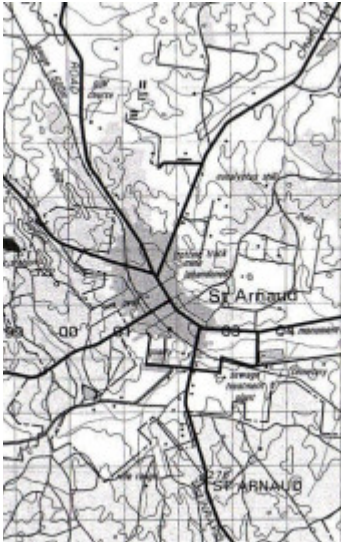

New Bendigo Diggings, Sunraysia Highway, ST ARNAUD

SD 255 - Swanwater North
XE 979 480

Location

Sunraysia Highway ST ARNAUD, NORTHERN GRAMPIANS SHIRE

Municipality

NORTHERN GRAMPIANS SHIRE

Level of significance

Recommended for Heritage Overlay

Heritage Inventory (HI) Number

H7524-0056

Heritage Listing

Northern Grampians Shire

Statement of Significance

Last updated on -

This New Bendigo Diggings are an are of 1850s shallow alluvial sinkings, which helped to establish St. Arnaud as a major goldfield.

The New Bendigo Diggings are **historically** and **scientifically** important at a LOCAL level as a substantially intact example of an important gold mining technique. Gold mining sites are of crucial importance for the pivotal role they have played since 1851 in the development of Victoria.