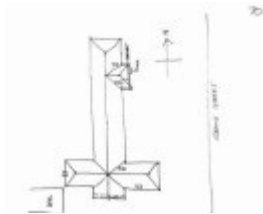

Bacchus Marsh Secondary College. Maddingley Campus