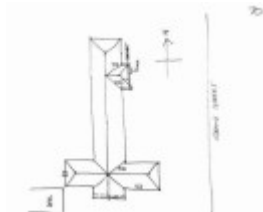

Bacchus Marsh Secondary College. Maddingley Campus