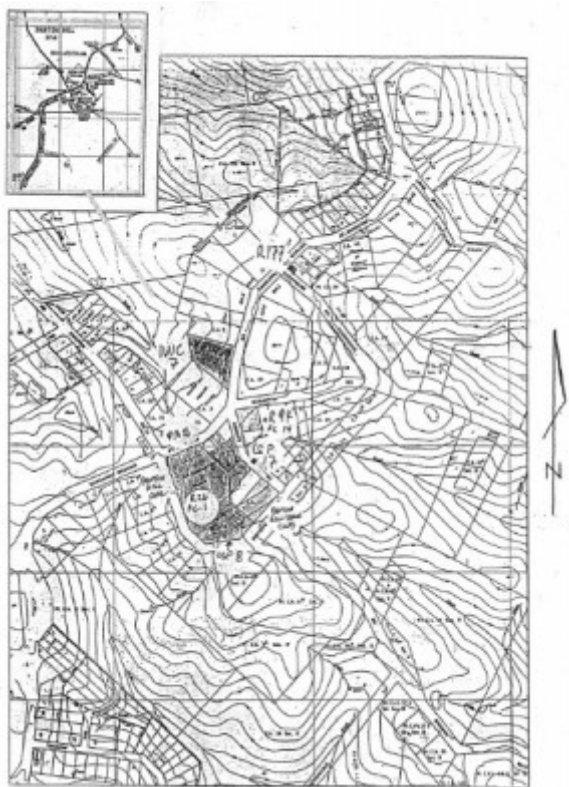

# Blue Gum

HO100 - Blue Gum

HO100 - Blue Gum - site and location

---

## Physical Description 2

AGE:

135 years

## Physical Description 3

MEASUREMENTS:

Circumference of trunk (1.4 metres above ground) \_\_5.4 metres

Height of tree\_\_ 20.4 metres

Spread of canopy\_\_18.8 metres

*This place/object may be included in the Victorian Heritage Register pursuant to the Heritage Act 2017. Check the Victorian Heritage Database, selecting 'Heritage Victoria' as the place source.*