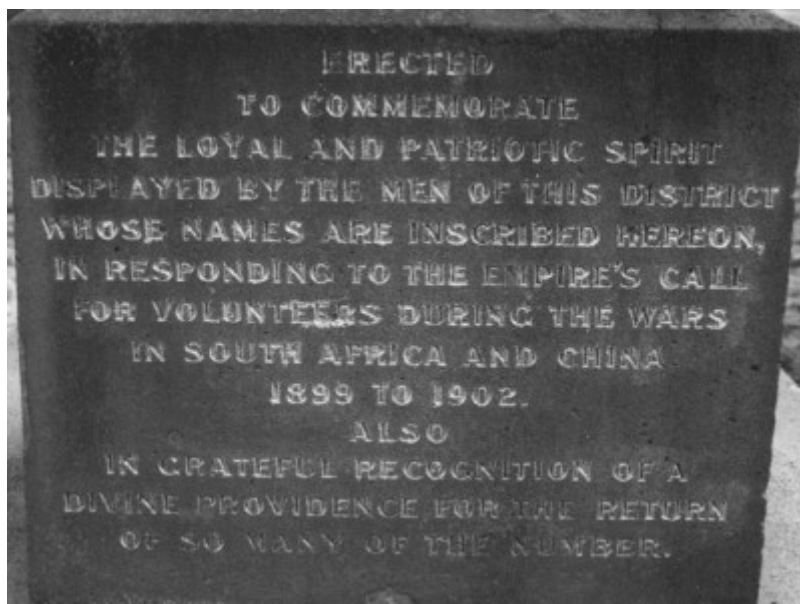

Box Hill South Africa and China War Memorial

Box 12.jpg

Box 13.jpg

Box 14.jpg

Box 15.jpg

Box 16.jpg

Box 17.jpg

Box 18.jpg

Construction dates 1902,

Hermes Number 126876

Property Number

Physical Description 1

Location: Whitehorse Road and Watts Street Position: Type: Monument Established: 21 January 1902 Names: 26 Fallen & Returned Commemorates: Boer War Boxer Rebellion Obelisk, drinking fountain and streetlight

erected to commemorate the Boer War.

Memorial originally at Station St & Whitehorse Rd, Box Hill, now at Watts St & Whitehorse Rd.

Privates from Nunawading district who went to the SA war.

Corporals & Privates who went to SA war.

GR Button

Historical Australian Themes

Remembering the fallen

Usage/Former Usage

Commemoration

Veterans Description for Public

The Box Hill Boer War and Boxer Rebellion Memorial comprises of an obelisk, drinking fountain and streetlights. The structures were erected in memory of those who served the Boer War, South Africa (1899-1902) and the Boxer Rebellion in China (1900-1901). The memorials unveiled by the Hon. A. J. Peacock, Premier of Victoria, on 21st January 1902. The obelisk lists the names of twenty-six fallen and returned individuals (Privates and Corporals from the Nunawading district) who fought in the Boer War, and two who fought in China. The memorial was originally located at Station Street and Whitehorse Road, Box Hill, but is now at Watts Street and Whitehorse Road.