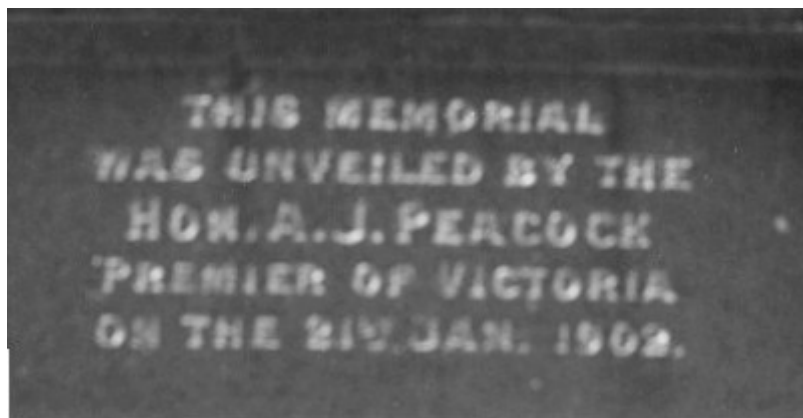

Box Hill South Africa and China War Memorial

Box 12.jpg

Box 13.jpg

Box 14.jpg

Box 15.jpg

Box 16.jpg

Box 17.jpg

Box 18.jpg

GR Button

Historical Australian Themes

Remembering the fallen

Usage/Former Usage

Commemoration

Veterans Description for Public

The Box Hill Boer War and Boxer Rebellion Memorial comprises of an obelisk, drinking fountain and streetlights. The structures were erected in memory of those who served the Boer War, South Africa (1899-1902) and the Boxer Rebellion in China (1900-1901). The memorials unveiled by the Hon. A. J. Peacock, Premier of Victoria, on 21st January 1902. The obelisk lists the names of twenty-six fallen and returned individuals (Privates and Corporals from the Nunawading district) who fought in the Boer War, and two who fought in China. The memorial was originally located at Station Street and Whitehorse Road, Box Hill, but is now at Watts Street and Whitehorse Road.