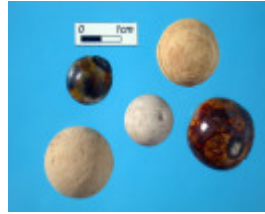

28-32 Wellington Street, Port
Albert Artefact Catalogue