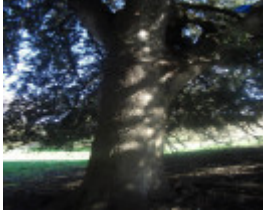

Quercus ilex

T12144 Quercus ilex