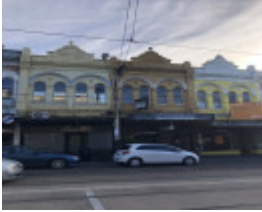

17 Glenferrie Road, MALVERN

15 and 17 Glenferrie Road,
Malvern

Location

17 Glenferrie Road, MALVERN VIC 3144 - Property No 13442

Municipality

STONNINGTON CITY

Level of significance

Incl in HO area Significant

153688

Property Number

Physical Description 1

Pepperell's buildings. One of a group of eight two-storey shops constructed c 1889.

This place/object may be included in the Victorian Heritage Register pursuant to the Heritage Act 2017. Check the Victorian Heritage Database, selecting 'Heritage Victoria' as the place source.