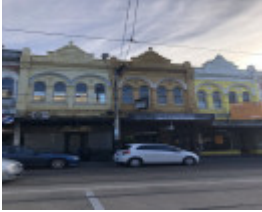

# 17 Glenferrie Road, MALVERN

15 and 17 Glenferrie Road,  
Malvern

---

## Location

17 Glenferrie Road, MALVERN VIC 3144 - Property No 13442

## Physical Description 1

Pepperell's buildings. One of a group of eight two-storey shops constructed c 1889.

*This place/object may be included in the Victorian Heritage Register pursuant to the Heritage Act 2017. Check the Victorian Heritage Database, selecting 'Heritage Victoria' as the place source.*