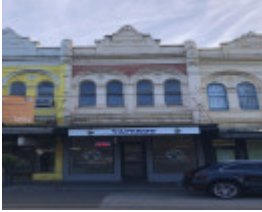

21 Glenferrie Road, MALVERN

21 Glenferrie Road, Malvern

Location

21 Glenferrie Road, MALVERN VIC 3144 - Property No 13444

Municipality

STONNINGTON CITY

Level of significance

Incl in HO area Significant

153692

Property Number

Physical Description 1

Pepperell's buildings. One of a group of eight two-storey shops constructed c 1889.

This place/object may be included in the Victorian Heritage Register pursuant to the Heritage Act 2017. Check the Victorian Heritage Database, selecting 'Heritage Victoria' as the place source.