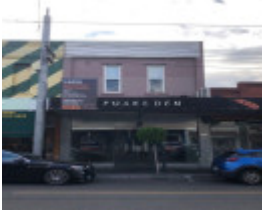

210 Glenferrie Road, MALVERN

210 Glenferrie Road, Malvern

Location

210 Glenferrie Road, MALVERN VIC 3144 - Property No 11989

Municipality

STONNINGTON CITY

Level of significance

Incl in HO area Significant

153836

Property Number

Physical Description 1

One of a corner group of three two-storey Edwardian shops

This place/object may be included in the Victorian Heritage Register pursuant to the Heritage Act 2017. Check the Victorian Heritage Database, selecting 'Heritage Victoria' as the place source.