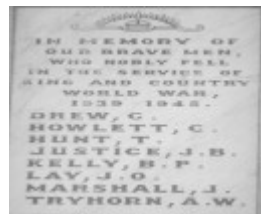

Heyfield War Memorial

Heyf 1.jpg

Heyf 2.jpg

Heyf 3.jpg

Heyf 4.jpg

Heyf 5.jpg

Heyf 6.jpg

Location

Veterans Description for Public

The Heyfield War Memorial, on George and Temple Streets, comprises of a pillar topped by an orb. The monument is dedicated to the First World War and Second World War.

This place/object may be included in the Victorian Heritage Register pursuant to the Heritage Act 2017. Check the Victorian Heritage Database, selecting 'Heritage Victoria' as the place source.