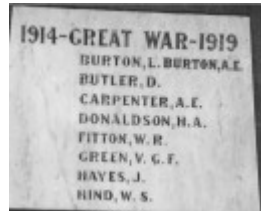

Heyfield War Memorial

Heyf 1.jpg

Heyf 2.jpg

Heyf 3.jpg

Heyf 4.jpg

Heyf 5.jpg

Heyf 6.jpg

Location

Veterans Description for Public

The Heyfield War Memorial, on George and Temple Streets, comprises of a pillar topped by an orb. The monument is dedicated to the First World War and Second World War.

This place/object may be included in the Victorian Heritage Register pursuant to the Heritage Act 2017. Check the Victorian Heritage Database, selecting 'Heritage Victoria' as the place source.