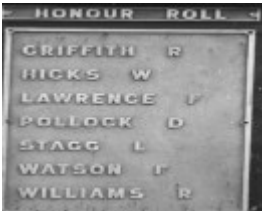


Morwell WWII Memorial Gates

Morw 10.jpg

Morw 11.jpg

Morw 12.jpg

Morw 13.jpg

Location

MORWELL, LATROBE CITY

Municipality

LATROBE CITY

Level of significance

-

Heritage Listing

Vic. War Heritage Inventory

Property Number

Veterans Description for Public

The Morwell WWII Memorial Gates were erected in memory of Maryville employees who gave their lives during the Second World War. Each pillar features an honour roll of the fallen.