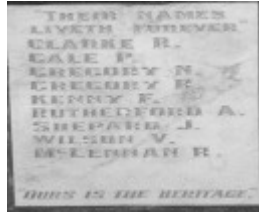

Murch 10.jpg

Location

Impey Street MURCHISON, GREATER SHEPPARTON CITY

Municipality

GREATER SHEPPARTON CITY

Level of significance

-

Heritage Listing

Vic. War Heritage Inventory

Hermes Number 156111

Property Number

Veterans Description for Public

The Murchison WWII Memorial Gates form the entrance to Murchison Primary School on Impey Street. The gates are dedicated to all former students who served in the Second World War and feature the names of nine men who never returned home.