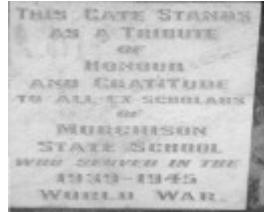

Murch 9.jpg