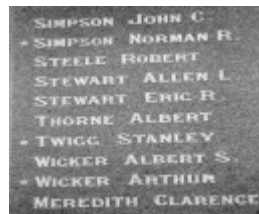

Newbr 6.jpg

Location

Laanecoorie-Newbridge Road and Lyons Street NEWBRIDGE, LODDON SHIRE

Municipality

LODDON SHIRE

Level of significance

-

Heritage Listing

Vic. War Heritage Inventory