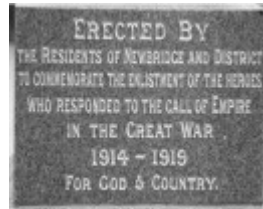

Newbr 2.jpg