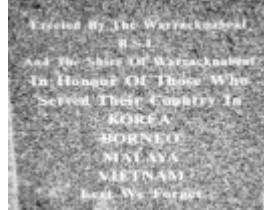

Warracknabeal RSL Memorial

Warrac 16.jpg

Warrac 19.jpg

Location

Anzac Park WARRACKNABEAL, YARRIAMBIACK SHIRE

Municipality

YARRIAMBIACK SHIRE

Level of significance

-

Heritage Listing

Vic. War Heritage Inventory

Hermes Number 156752

Property Number

Veterans Description for Public

The Warracknabeal RSL Memorial, inside Anzac Park, comprises of a polished grey granite block dedicated to those who served in Korea, Borneo, Malaya and Vietnam. The memorial stands next to the larger Second World War monument.