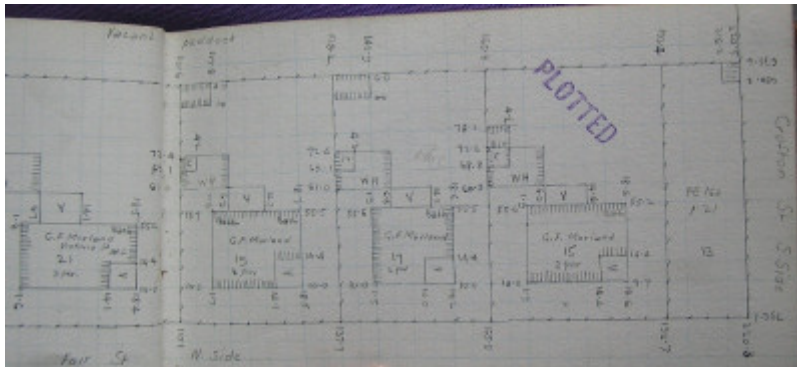

GWST Fieldbook, no. 189, p.25, c.1915.

Location

21 George Street, GEELONG WEST VIC 3218 - Property No 202104

Municipality

GREATER GEELONG CITY

Level of significance

Incl in HO area indiv sig

Heritage Overlay Numbers

HO685

HO1958