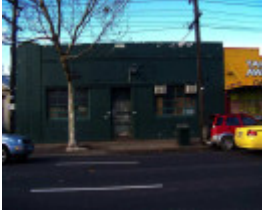

Former Australian Automatic Cigarette Company

RICHMOND HODDLE
STREET 103.jpg

Location

103 HODDLE STREET, RICHMOND VIC 3121 - Property No 284775

Municipality

YARRA CITY

Level of significance

Rec for HO area contributory

Heritage Overlay Numbers

Heritage Listing

Yarra City

Statement of Significance

Last updated on -

This place is within the West Richmond Precinct. Please refer to the precinct citation for a history, description and statement of significance for this precinct.