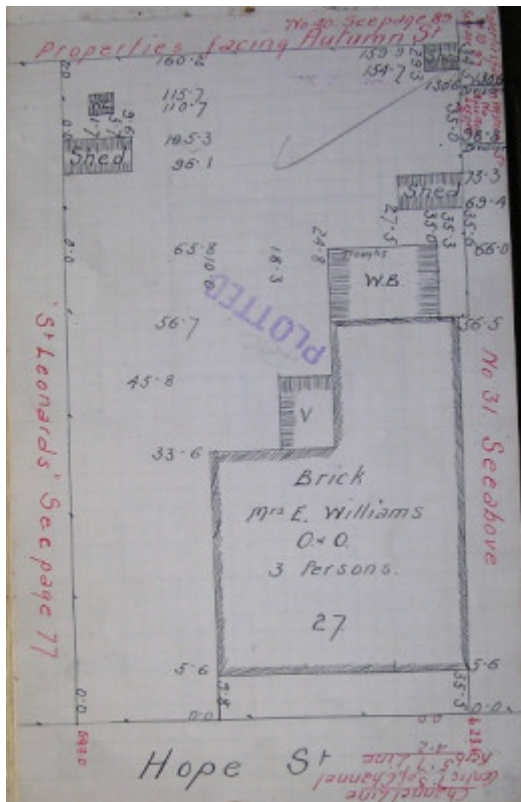

Residence

27 Hope Street Geelong West

GWST Fieldbook, no. 33, p.78, c.1912.

Location

27 Hope Street, GEELONG WEST VIC 3218 - Property No 208585

Municipality

GREATER GEELONG CITY

Level of significance

Physical Description 1

The front facade of the house is built of bluestone ashlar with rendered quoining to the door and windows. The side walls are rendered and the house appears to have been extended. The house is a typical symmetrical design with central door flanked by double hung windows and with a hipped roof. The concave verandah could not be original however the posts have been replaced and any decoration removed. It is built very close to the street. External alterations have largely been sympathetic although the original chimneys and window joinery have been removed.