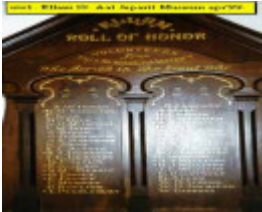

Ellam School Honour Roll (First World War)

Ellam School Honour Roll
(First World War)

Location

Dimboola Road JEPARIT, HINDMARSH SHIRE

Municipality

HINDMARSH SHIRE

Level of significance

-

Heritage Listing

Vic. War Heritage Inventory

Hermes Number 189995

Property Number

Veterans Description for Public

This honour roll records the names of service personnel in the First World War. Its last known location is the Wimmera-Mallee Museum (now known as the Wimmera Mallee Pioneer Museum).