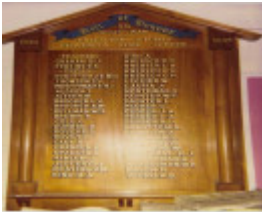

Cloverlea State School Honour Roll (Second World War)

Cloverlea State School
Honour Roll (Second World
War)

Location

Cloverlea State School, CLOVERLEA, BAW BAW SHIRE

Municipality

BAW BAW SHIRE

Level of significance