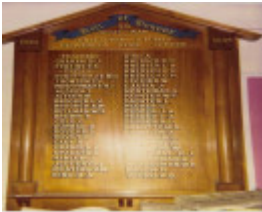

Cloverlea State School Honour Roll (Second World War)

Cloverlea State School
Honour Roll (Second World
War)

Location

Cloverlea State School, CLOVERLEA, BAW BAW SHIRE

Municipality

BAW BAW SHIRE

Level of significance