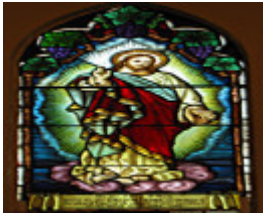

Stained Glass Window at Orbost St. James' Anglican Church

Orbost St James Anglican
Ascension BR 1928

Location

Corner Ruskin and Browning Streets, Orbost, EAST GIPPSLAND SHIRE

Municipality

EAST GIPPSLAND SHIRE

Memorial Window Subject

Ascension

Memorial Window Text

n/a

Memorial Window Inscription

To the Glory of God. Given by the Pardew Family in memory of the men of this Parish whose lives were sacrificed in the Great War 1914-1918.

Memorial Window Description & History

St. James' Anglican Church, Orbost, was conceived and built as a memorial to the men 'who served and suffered during the Great War' as noted on the foundation stone. The Right Reverend GH Cranswick, DD, Bishop of Gippsland, laid the stone on 1 October 1927. Three windows were ordered from Brooks, Robinson & Co. by the Rector, the Revreend JB Montgomerie, in March 1928, which were installed in time for the opening of the building. The central circular image of the *Agony in the Garden of Gesthemane* was flanked by the *Light of the World* and the *Ascension*. The image of the *Ascension* showed Christ in a radiant vesica, with an ornamental canopy designed using the vine, with leaves and bunches of grapes, to symbolise the Eucharist. Other windows in the church were designed in the same style and made by Brooks, Robinson & Co., many incorporating touches of Australian flora.