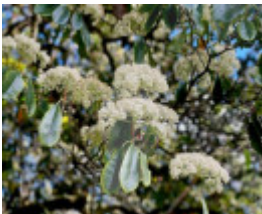

PHOTINIA SERRATIFOLIA

Location

COCKMAN STREET WARRNAMBOOL, WARRNAMBOOL CITY

Municipality

WARRNAMBOOL CITY

Level of significance

State

Heritage Listing

National Trust

Statement of Significance

Last updated on - December 20, 2023

What is significant?

An individual Chinese Hawthorn located in the Warrnambool Botanic Gardens.

How is it significant?

This Chinese Hawthorn is significant for scientific, landscape and historic reasons at the State level.

Why is it significant?