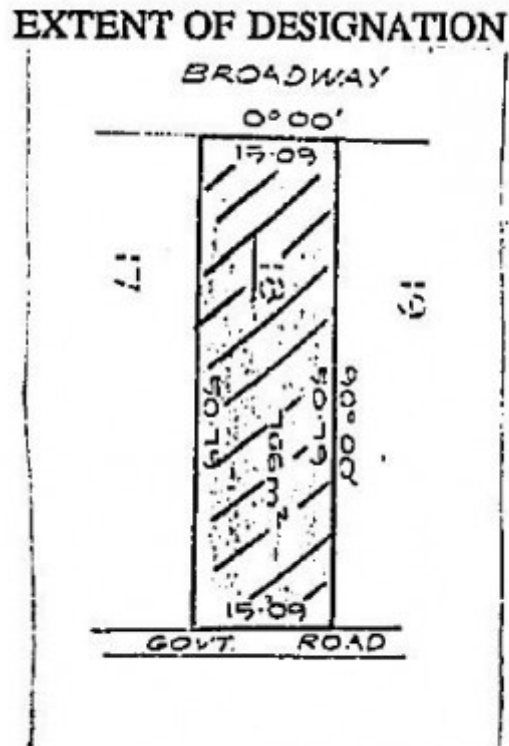

WINDERMERE FLATS

WINDERMERE FLATS SOHE 2008

WINDERMERE FLATS SOHE 2008

1 windermere flats broadway elwood front elevation jul1989

windermere flats broadway elwood detail of central curves

windermere flats broadway elwood side view & garden nov1992

h00911 plan h0911

Location

49 BROADWAY ELWOOD, Port Phillip City

Municipality

PORT PHILLIP CITY

Level of significance

Registered

Victorian Heritage Register (VHR) Number