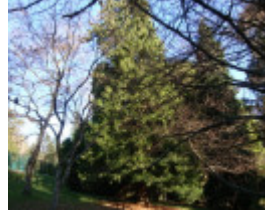

Sciadopitys verticillata

T11135

T11135

T11135 Japanese Umbrella
Pine

T11135 *Sciadopitys
verticillata*

Location

Emerald Lake Park,, EMERALD VIC 3782 - Property No T11135

Municipality

Aesthetic Value:

A tree of outstanding aesthetic significance.

Believed to have been planted in the early 1960s, this medium-sized tree is located in an arboretum of mixed exotic and native species. Cones present.

This tree is located above the carpark.

Measurements: 10/12/1990

Spread (m): 6.5

Girth (m): 2.13 (at 0.5m)

Height (m): 13.8

Estimated Age (yrs): 30

Condition: Good

Measurements: 06/2011

Spread (m): 7 N-S, 8 E-W

Girth (m): 2.3

Height (m): 15

Estimated Age (yrs): 51

Condition: Good

Access: Unrestricted

Classified: 13/12/1990

Other Names Japanese Umbrella Pine,