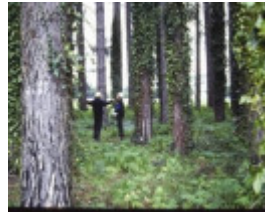

T11429 Pinus nigra var. maritima