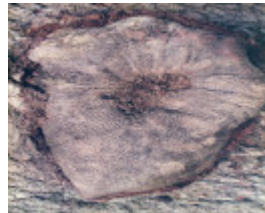

Quercus macrolepis

T11471 Quercus macrolepis

T11471 Quercus macrolepis

T11471 Quercus macrolepis

T11471 Quercus macrolepis

T11471 Quercus macrolepis
Trunk

T11471 Quercus macrolepis
Trunk

T11471 Quercus macrolepis

Level of significance

State

Heritage Listing

National Trust

Statement of Significance

Last updated on - June 16, 2008

Rare or Localised
Historical value

These tree are the first specimens imported into Australia. In June 1879, Mr George Cunnack, a tanner from Castlemaine, had two Wardian cases made up in London and sent to Smyrna, Turkey, where acorns and 20 rooted plants were collected and sent to Australia. The 14 trees at Winter's Flat, are on the original site of Cunnac's Tannery and are from that original collection. The cups of the Valonia Oak contain substances used for hardening leather and tannic acid used in the tanning process.