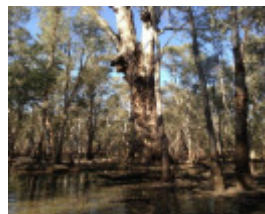

Cohuna Gunbower Island September 2013 018.jpg