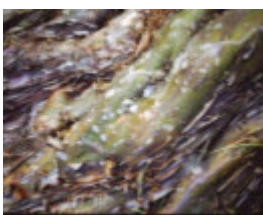

T11496 Hesperocyparis forbesii