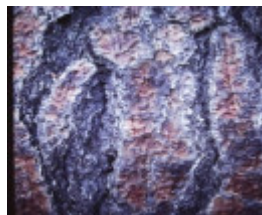

T11520 Pinus jeffreyii

T11520 Pinus jeffreyii

T11520 Pinus jeffreyii

Location

Moore Street, east side of football ground,, CRESWICK VIC 3363 - Property No T11520

Municipality

HEPBURN SHIRE

Level of significance