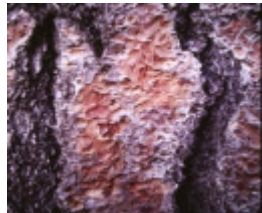

T11520 Pinus jeffreyi