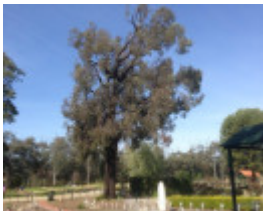

T11555 Eucalyptus sideroxylon