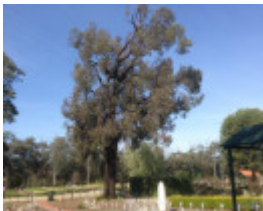

T11555 Eucalyptus sideroxylon