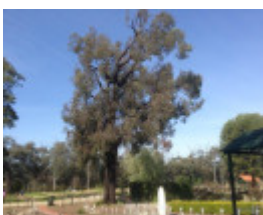

Echuca (2) August 2013 006.jpg