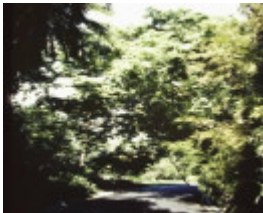

T11915 Zelkova serrata