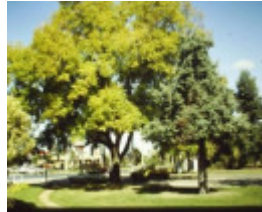

Jacaranda mimosifolia

T11946 Jacaranda mimosifolia

T11946 Jacaranda mimosifolia

T11946 Jacaranda mimosifolia

T11946 Jacaranda mimosifolia

Location

Henderson Park, Deakin Avenue,, MILDURA VIC 3500 - Property No T11946

Aesthetic significance
Outstanding example of species

An outstanding specimen which has grown into an excellently formed tree with a wide-spreading globular crown. Its location in a prominent position of a large public garden contributes to its landscape significance. The Jacaranda is a commonly planted species in the MILDURA region, both in gardens and as street trees, but this tree is the largest and finest example observed in the area.